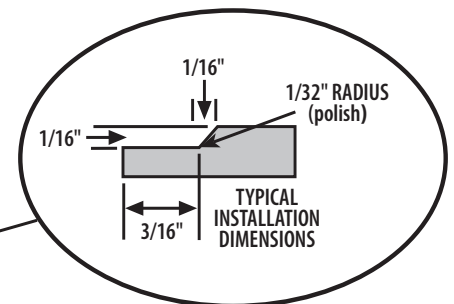

SIDE VIEW

LEGEND

A..... SELF-RIMMING BOWL
B..... CONCEALED BOWL CLAMP [18" W x 3-5/8" D x 1/2"H]
C..... BUBBLER
D..... 3/8" MPT WATER IN
E..... 1-1/4" O.D. TAILPIECE

MOUNTING

Bowl to be supplied with adjustable concealed mounting clamp and 1-1/4" O.D. tail piece. Cut out for bowl to be 1/2" less than bowl diameter.