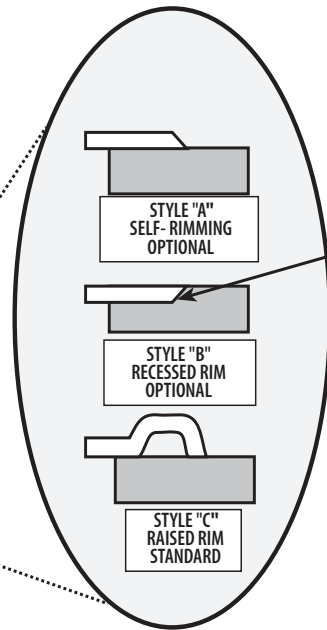

SIDE VIEW

LEGEND

A..... SELF-RIMMING BOWL
B..... CONCEALED BOWL CLAMP [18" W x 3-5/8" D x 1/2"H]
C..... BUBBLER
D..... 3/8" MPT WATER IN
E..... 1-1/4" O.D. TAILPIECE

MOUNTING

Bowl to be supplied with adjustable concealed mounting clamp and 1-1/4" O.D. tail piece. Cut out for bowl to be 1/2" less than bowl diameter.